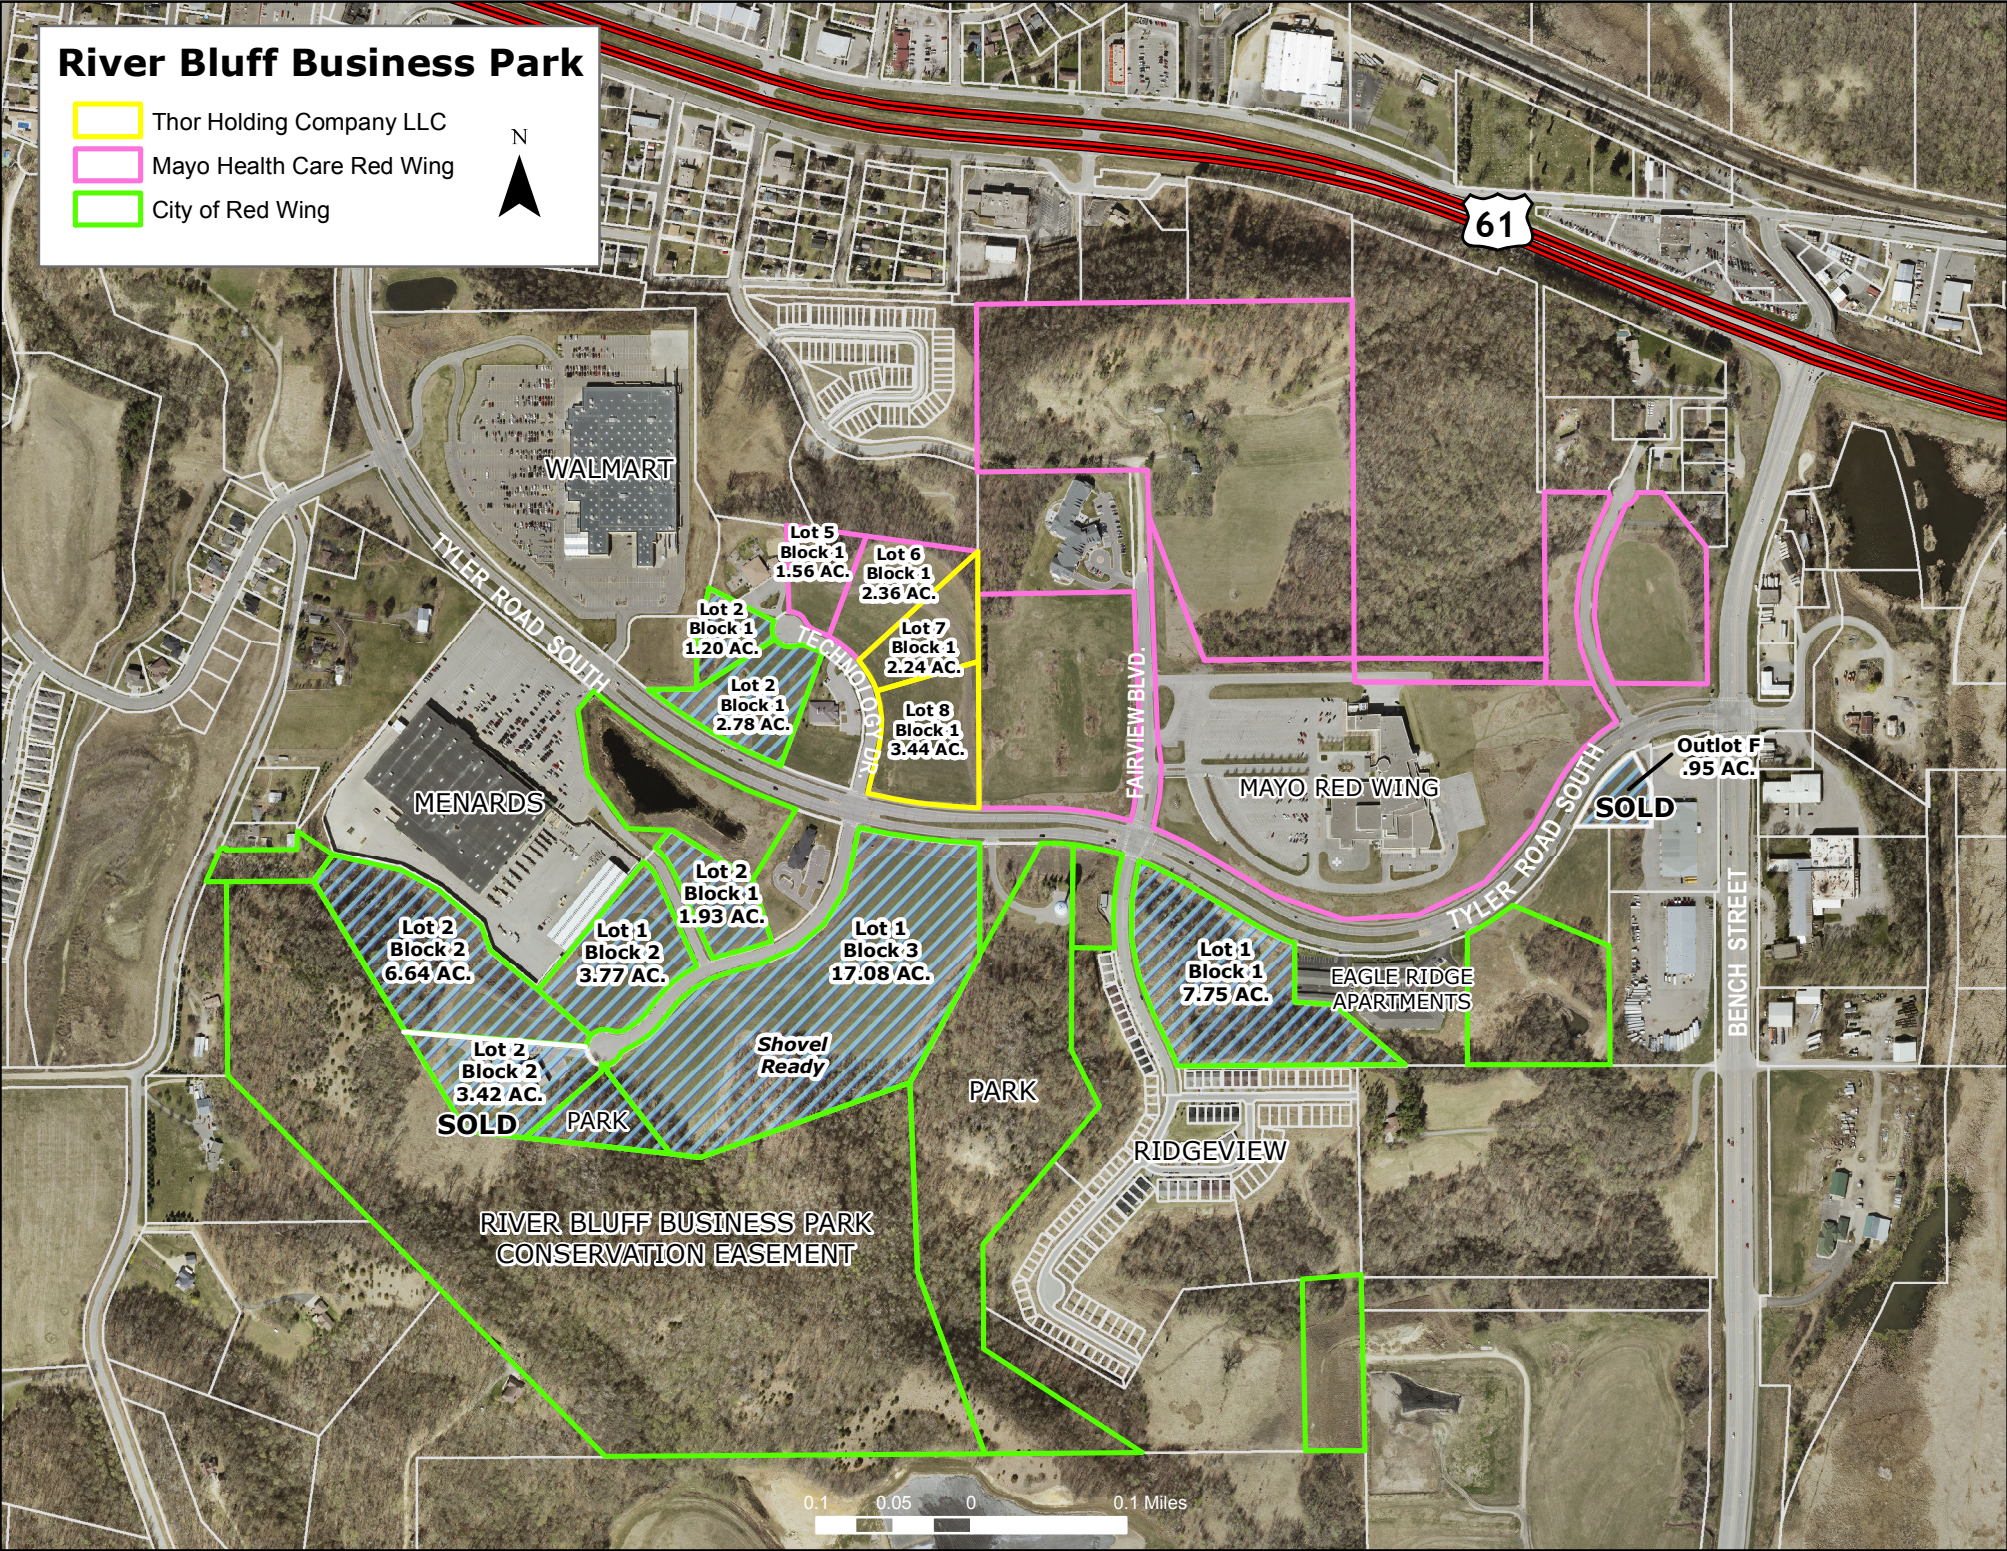

River Bluff Business Park

- Thor Holding Company LLC
- Mayo Health Care Red Wing
- City of Red Wing

61

WALMART

TYLER ROAD SOUTH

MENARDS

Lot 5
Block 1
1.56 AC.

Lot 6
Block 1
2.36 AC.

Lot 2
Block 1
1.20 AC.

Lot 7
Block 1
2.24 AC.

Lot 2
Block 1
2.78 AC.

Lot 8
Block 1
3.44 AC.

FAIRVIEW BLVD.

MAYO RED WING

Outlot F
.95 AC.

SOLD

Lot 2
Block 1
1.93 AC.

Lot 2
Block 2
6.64 AC.

Lot 1
Block 2
3.77 AC.

Lot 1
Block 3
17.08 AC.

Lot 1
Block 1
7.75 AC.

EAGLE RIDGE
APARTMENTS

BENCH STREET

SOLD

PARK

Shovel
Ready

PARK

RIDGEVIEW

RIVER BLUFF BUSINESS PARK
CONSERVATION EASEMENT

0.1 0.05 0 0.1 Miles